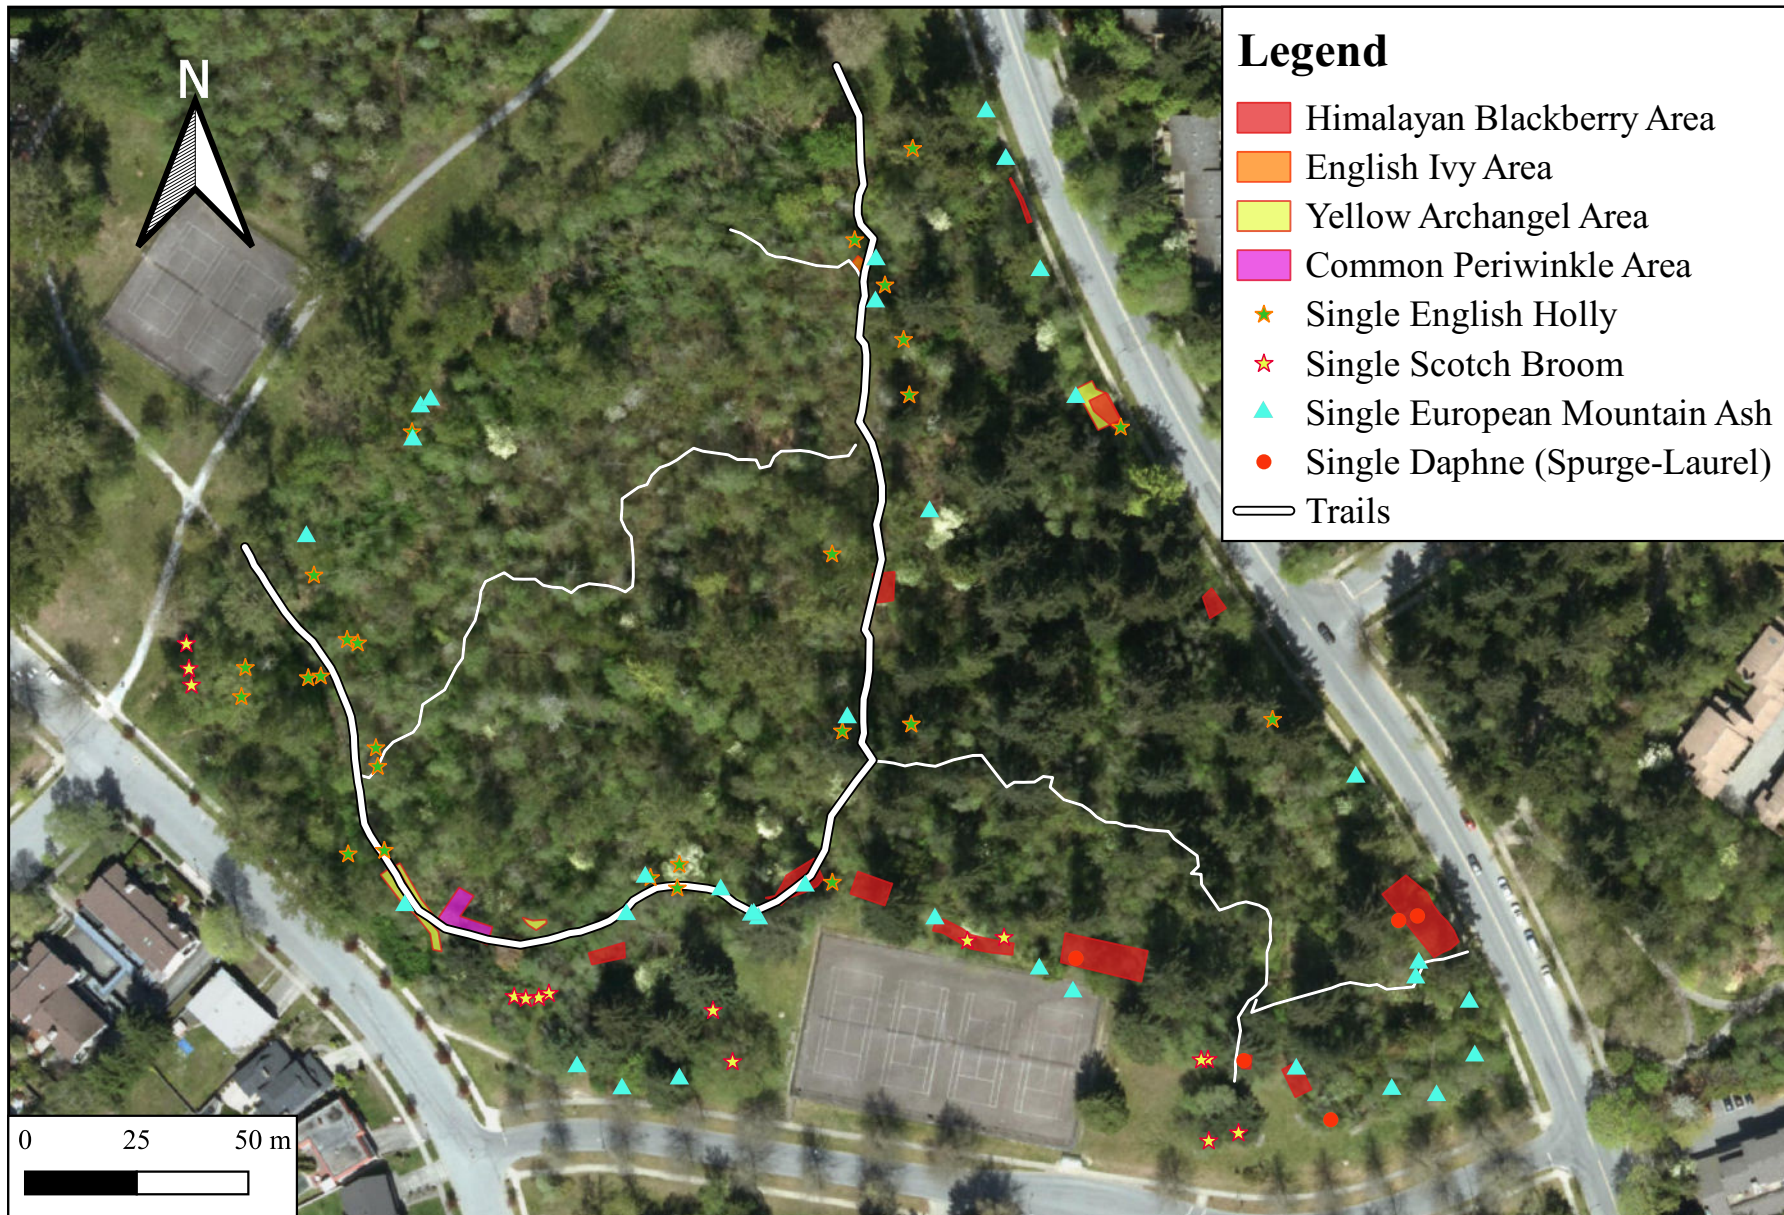

Emerging Invasive Plant and Tree Species in Champlain Heights Park, Vancouver, British Columbia

Author: Alison Chadwick

Data Source: Champlain Heights Team Field Surveys

Projection: NAD 83 / UTM zone 10N (EPSG:26910)

Map Created September 2021