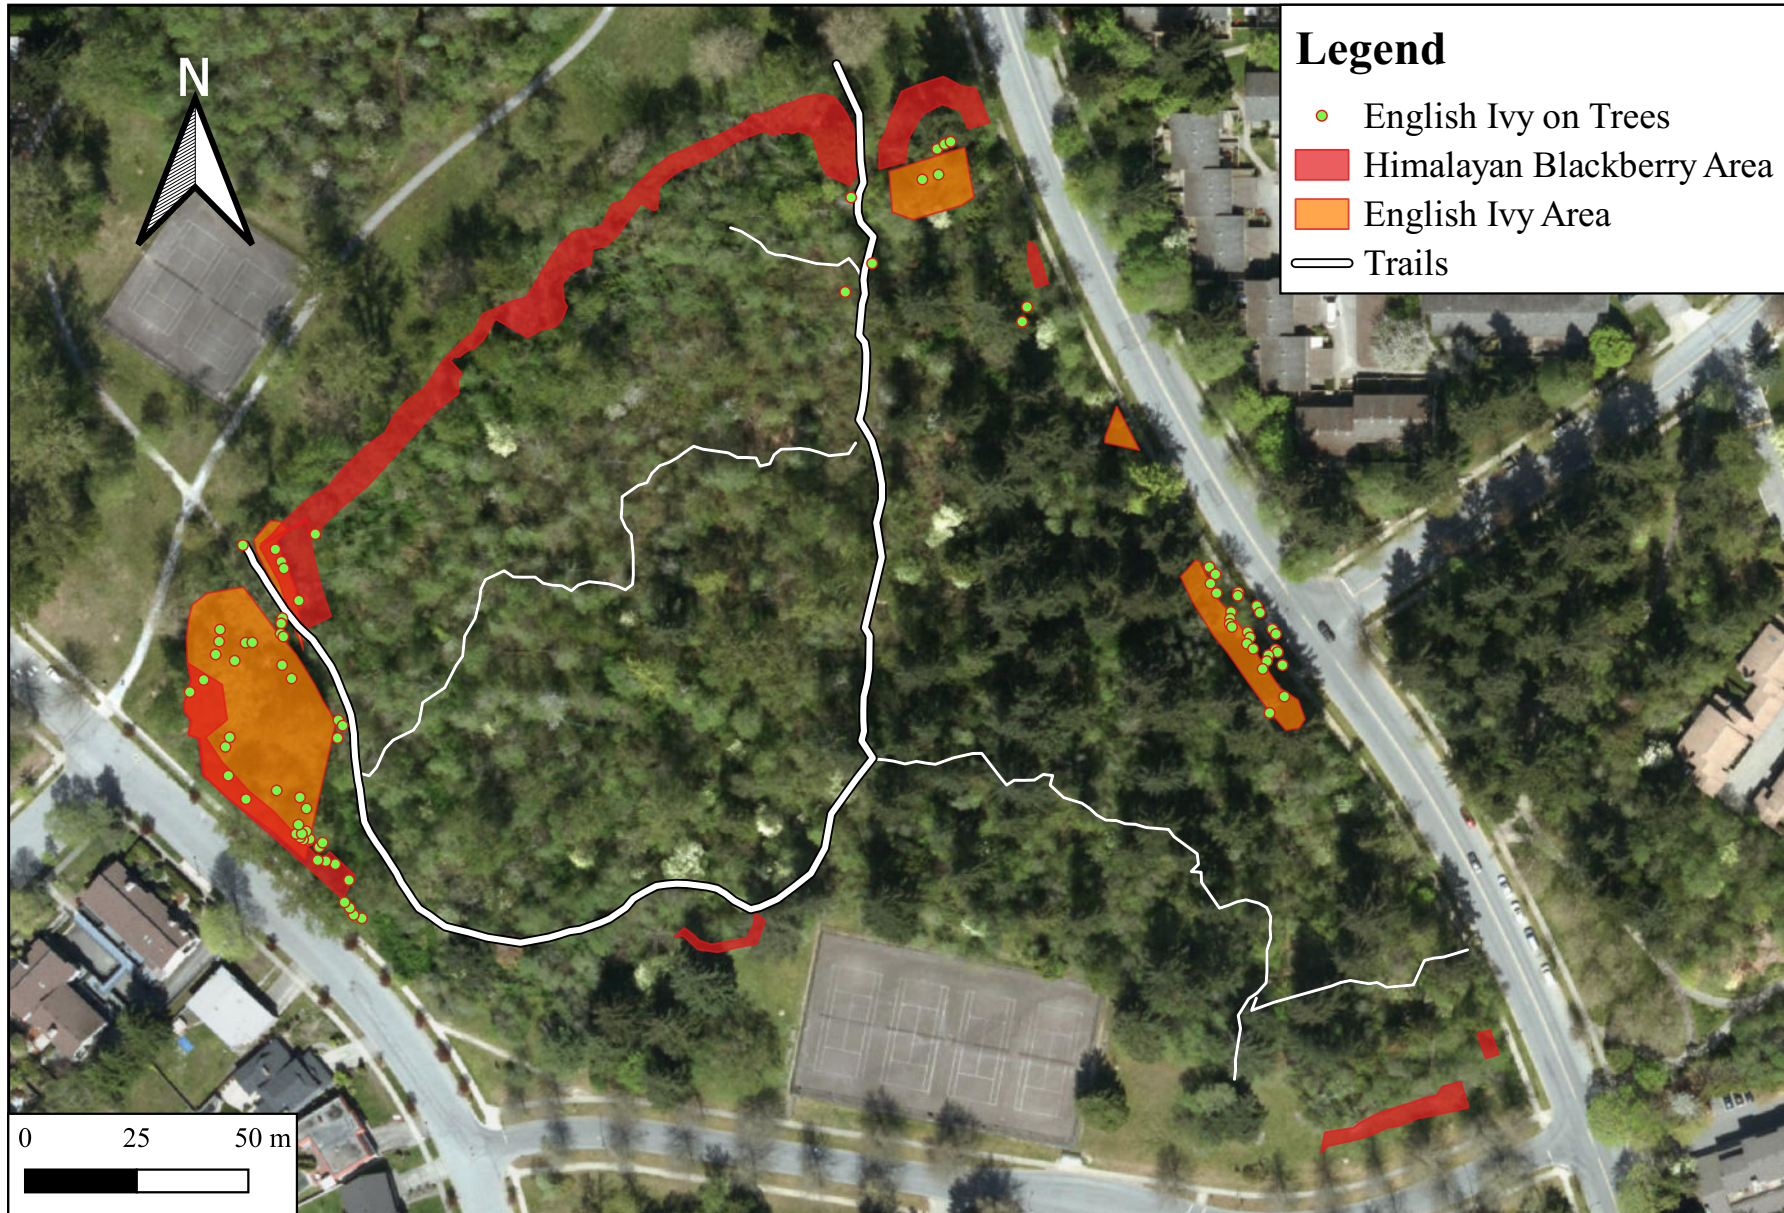

High Priority Invasive Plant Species in Champlain Heights Park, Vancouver, British Columbia

Author: Alison Chadwick

Data Source: Champlain Heights Team Field Surveys

Projection: NAD 83 / UTM zone 10N (EPSG:26910)

Map Created September 2021