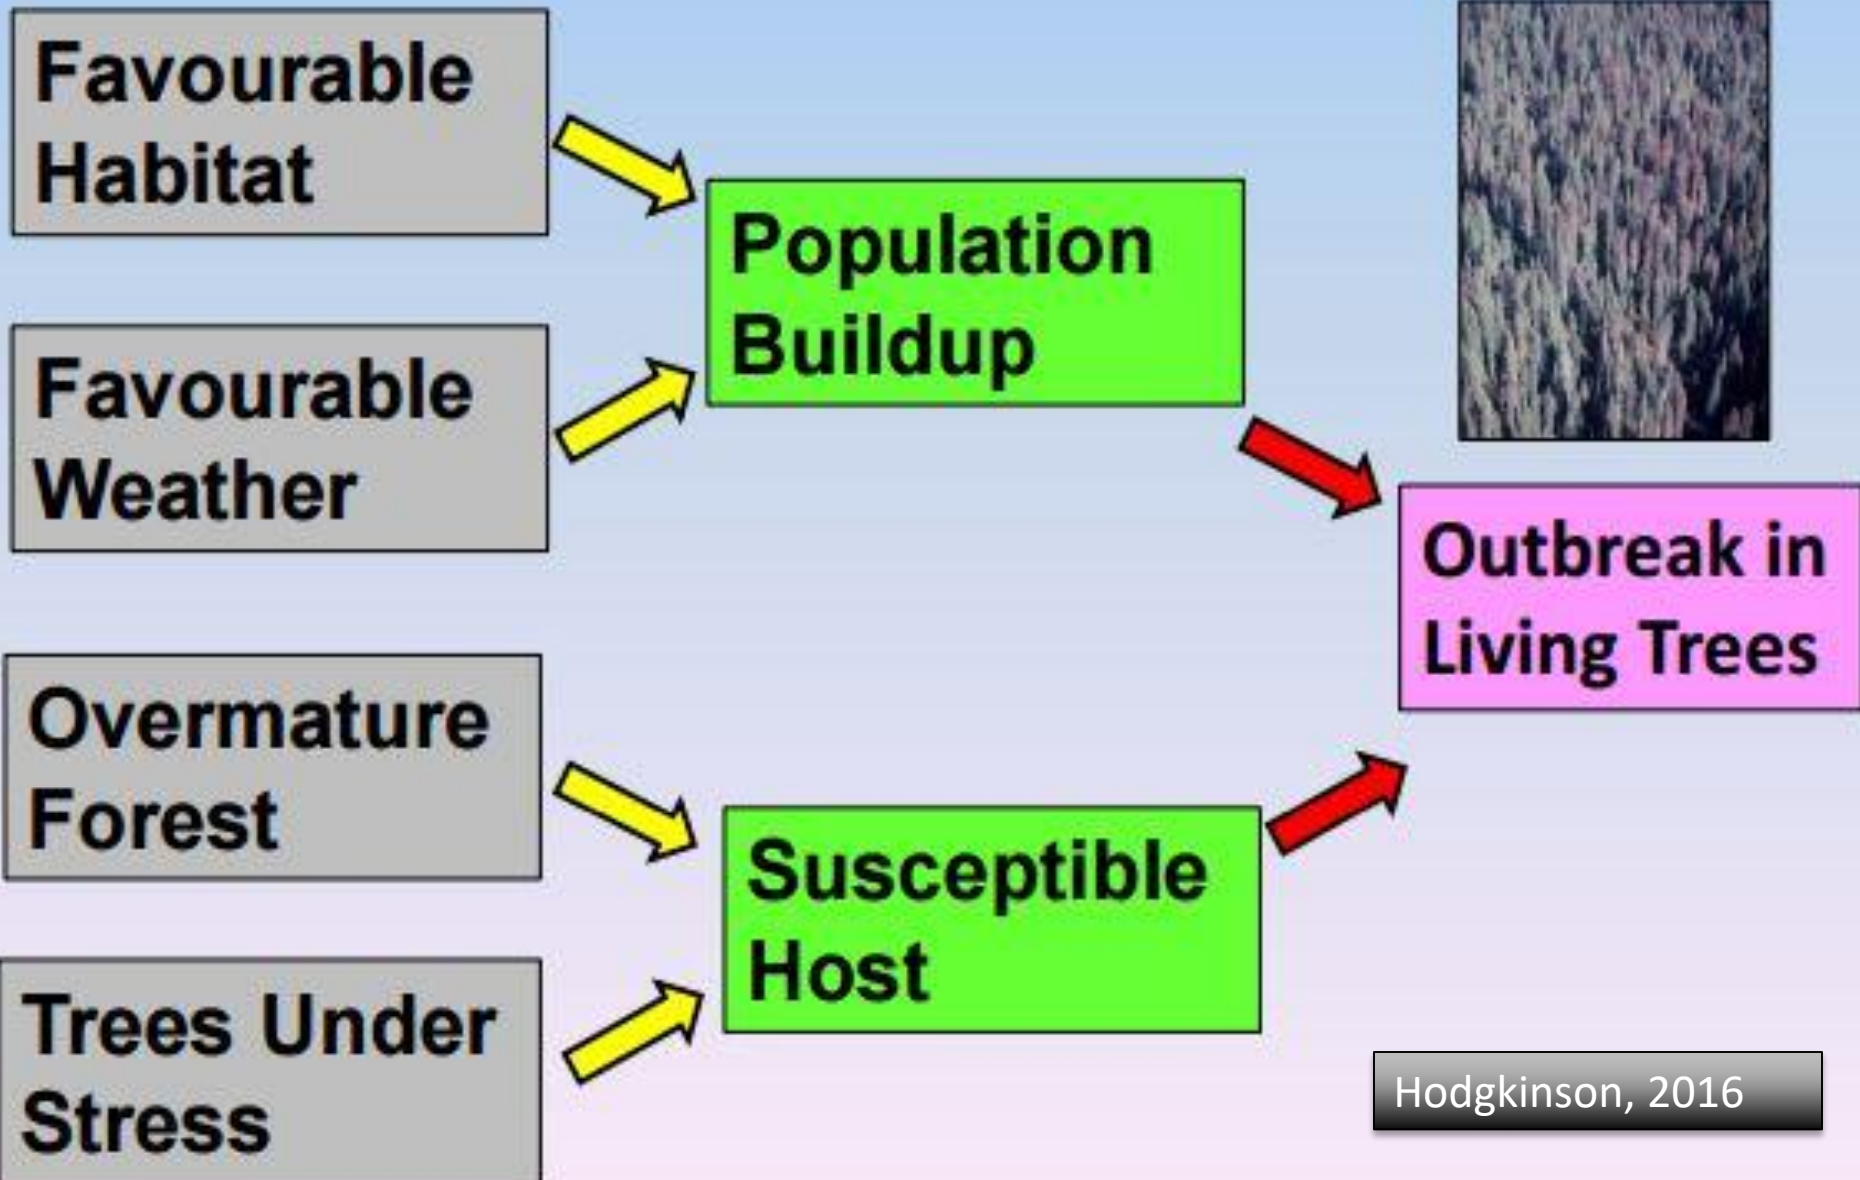

Contractors: Partners in Invasive Species Management

Partnerships Case Study – Ongoing Spruce Bark Beetle Control Efforts

BC's Spruce Beetle Mitigation Strategy (2016)

Causes of Spruce Beetle Outbreaks

Spruce Bark Beetle - Recognition

Hodgkinson, 2016

Spruce Bark Beetle – Dramatic Socio- Economic Impacts

Blue stain fungi

Hodgkinson, 2016

Partnerships – Spruce Bark Beetle

- Learn from the past
- Multi stakeholder representation
- Check the science
- Build a collaborative strategy with clear goals
- Dedicate resources and deploy appropriate treatments