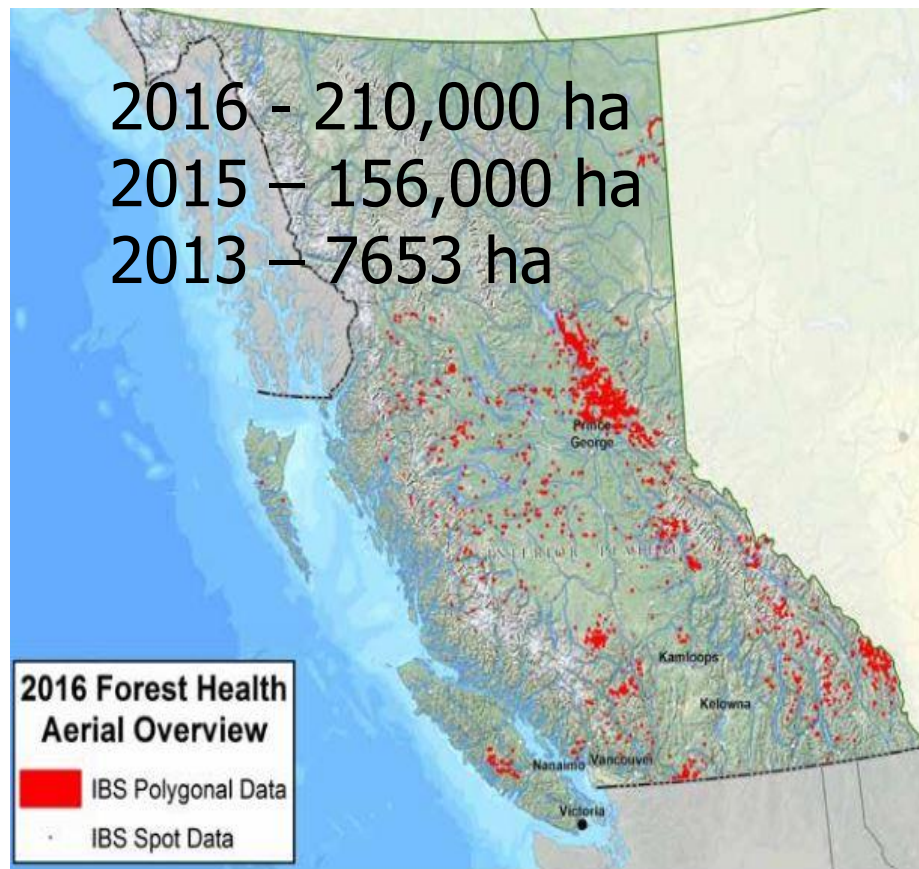

Partnerships Case Study – Ongoing Spruce Bark Beetle Control Efforts

BC's Spruce Beetle Mitigation Strategy (2016)